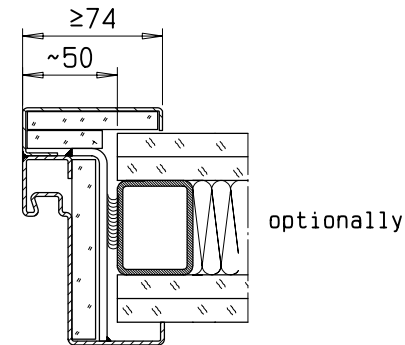

drawn: door leaf DIN left
DIN right mirror image

System Schröders
Innovation Tür und Tor

Gerhard-Welter-Straße 7; D-41812 Erkelenz

single leaf steel fire door
E60/EW60
"System Schröders ES-1"
horizontal cross-section

fitting details respectively frames, look at horizontal cross-section

System Schröders
Innovation Tür und Tor

Gerhard-Welter-Straße 7; D-41812 Erkelenz

single leaf steel fire door
E60/EW60
"System Schröders ES-1"
vertical cross-section