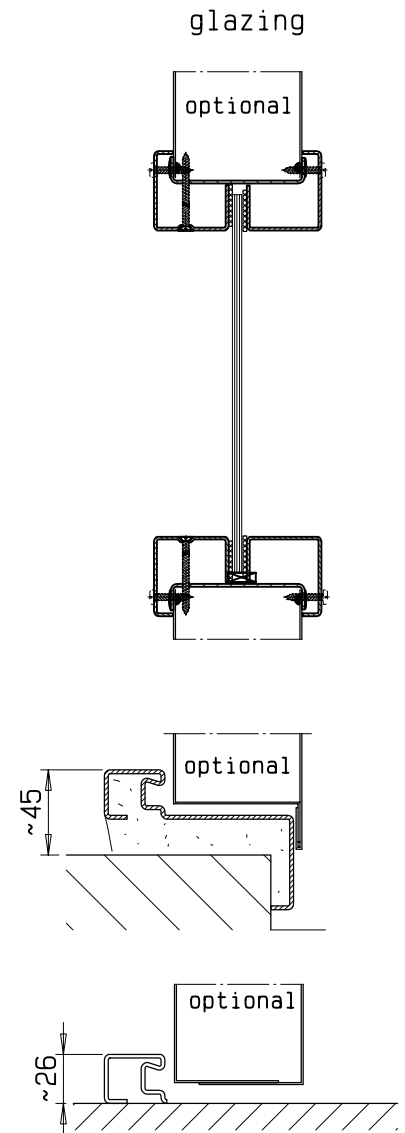

drawn: door leaf DIN left
DIN right mirror image

System Schröders
Innovation Tür und Tor

Gerhard-Welter-Straße 7; D-41812 Erkelenz

single leaf steel fire door
E60/EW60
"System Schröders ES-1"
horizontal cross-section

fitting details respectively frames, look at horizontal cross-section

System Schröders
Innovation Tür und Tor

Gerhard-Welter-Straße 7; D-41812 Erkelenz

single leaf steel fire door
E60/EW60
"System Schröders ES-1"
vertical cross-section