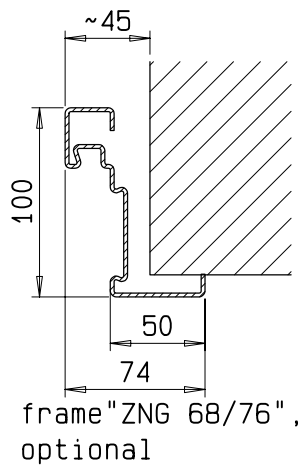

drawn: door leaf DIN left
DIN right mirror image

System Schröders
Innovation Tür und Tor

Gerhard-Welter-Straße 7; D-41812 Erkelenz

single leaf steel fire door
E60/EW60
"System Schröders ES-1"
horizontal cross-section

fitting details respectively frames, look at horizontal cross-section

System Schröders
Innovation Tür und Tor

Gerhard-Welter-Straße 7; D-41812 Erkelenz

single leaf steel fire door
E60/EW60
"System Schröders ES-1"
vertical cross-section