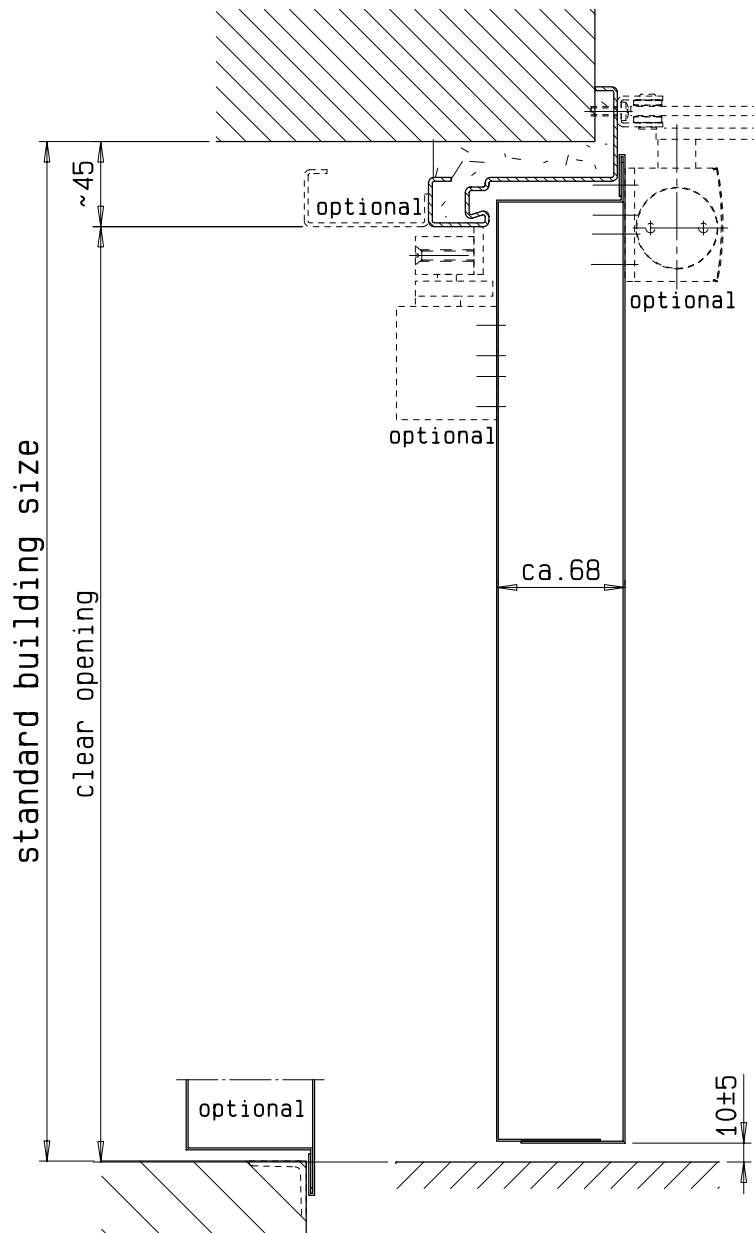

drawn: door leaf DIN left
DIN right mirror image

System Schröders
Innovation Tür und Tor

Gerhard-Welter-Straße 7; D-41812 Erkelenz

single leaf steel fire door
E60/EW60
"System Schröders ES-1"
horizontal cross-section

fitting details respectively frames, look at horizontal cross-section

System Schröders
Innovation Tür und Tor

Gerhard-Welter-Straße 7; D-41812 Erkelenz

single leaf steel fire door
E60/EW60
"System Schröders ES-1"
vertical cross-section