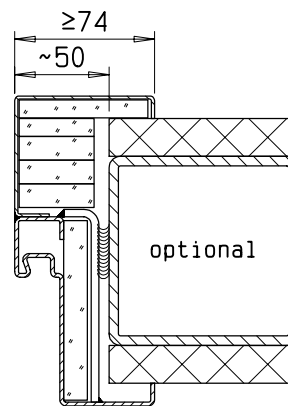

drawn: door leaf DIN left
DIN right mirror image

System Schröders
Innovation Tür und Tor

Gerhard-Welter-Straße 7; D-41812 Erkelenz

single leaf steel fire door
E60/EW60
"System Schröders ES-1"
horizontal cross-section

fitting details respectively frames, look at horizontal cross-section

System Schröders
Innovation Tür und Tor

Gerhard-Welter-Straße 7; D-41812 Erkelenz

single leaf steel fire door
E60/EW60
"System Schröders ES-1"
vertical cross-section