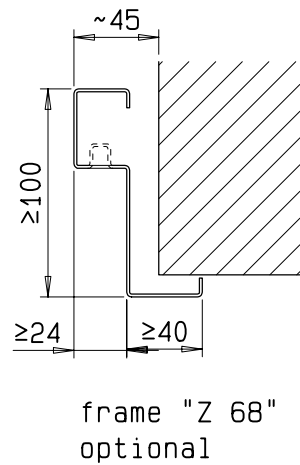

drawn: door leaf DIN left
DIN right mirror image

System Schröders
Innovation Tür und Tor

Gerhard-Welter-Straße 7; D-41812 Erkelenz

single leaf steel fire door
E60/EW60
"System Schröders ES-1"
horizontal cross-section

fitting details respectively frames, look at horizontal cross-section

System Schröders
Innovation Tür und Tor

Gerhard-Welter-Straße 7; D-41812 Erkelenz

single leaf steel fire door
E60/EW60
"System Schröders ES-1"
vertical cross-section